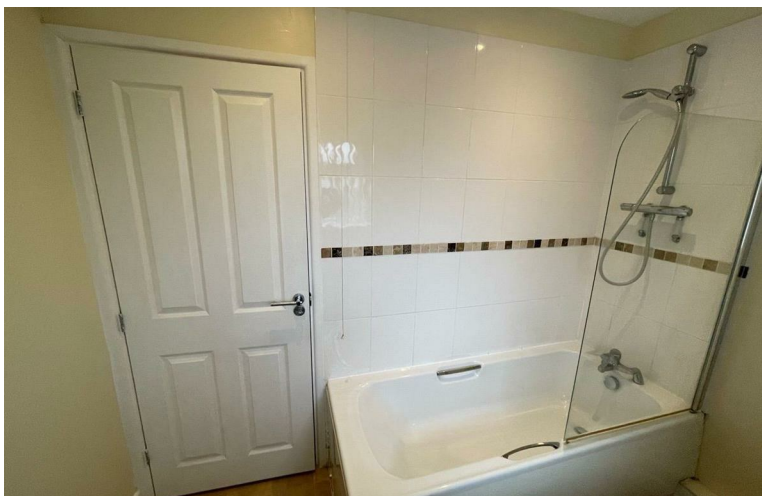

melvyn
Danes
ESTATE AGENTS

A two-story house with a cream-colored upper half and a red brick lower half. The house has a gabled roof with grey tiles. The front door is black with a white frame and the number 174. There are several windows with white frames and light-colored curtains. The house is set on a paved driveway with shadows cast across it. To the right, there is a wooden fence and a grey bin. The sky is clear and blue.

Haslucks Green Road

Shirley

£875 Per Month

Description

Accommodation